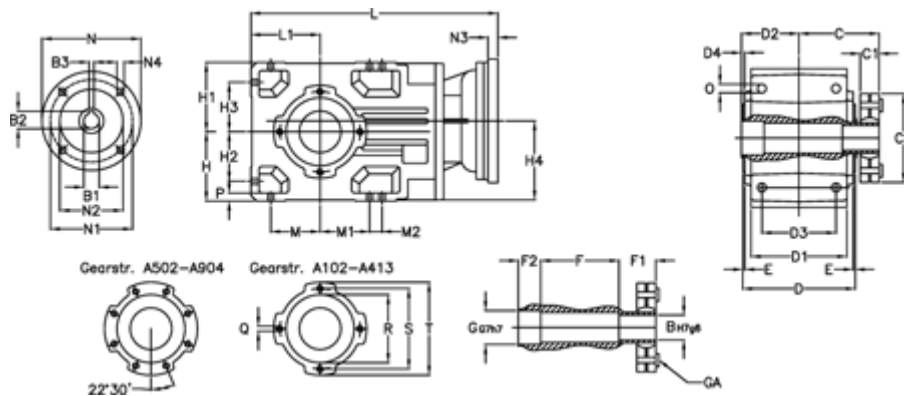

Article number: 29600207995225
 Description: Bevel helical gearbox
 A202US-79,9-P71B5

Measures

B = 30	D1 = 110	F2 = 36	L = 306.0	N3 = -
B1 = 14	D2 = 60	G = 32	L1 = 80	N4 = M8x16
B2 = 16.3	D3 = 90	GA = 14,5 NM	M = 60.0	O = 9.5
B3 = 5	d4 = 4.5	H = 80	M1 = 60.0	P = 9
C = 89.5	Description = A202US-xx-P71 B5	H1 = 80	M2 = -	Q = M8x15
C1 = 23	E = 3.0	H2 = 60.0	N = 160	R = 95
C2 = 72.0	F = 77.5	H3 = 60.0	N1 = 130	S = 115
D = 136	F1 = 36.0	H4 = 93.0	N2 = 110	T = 140